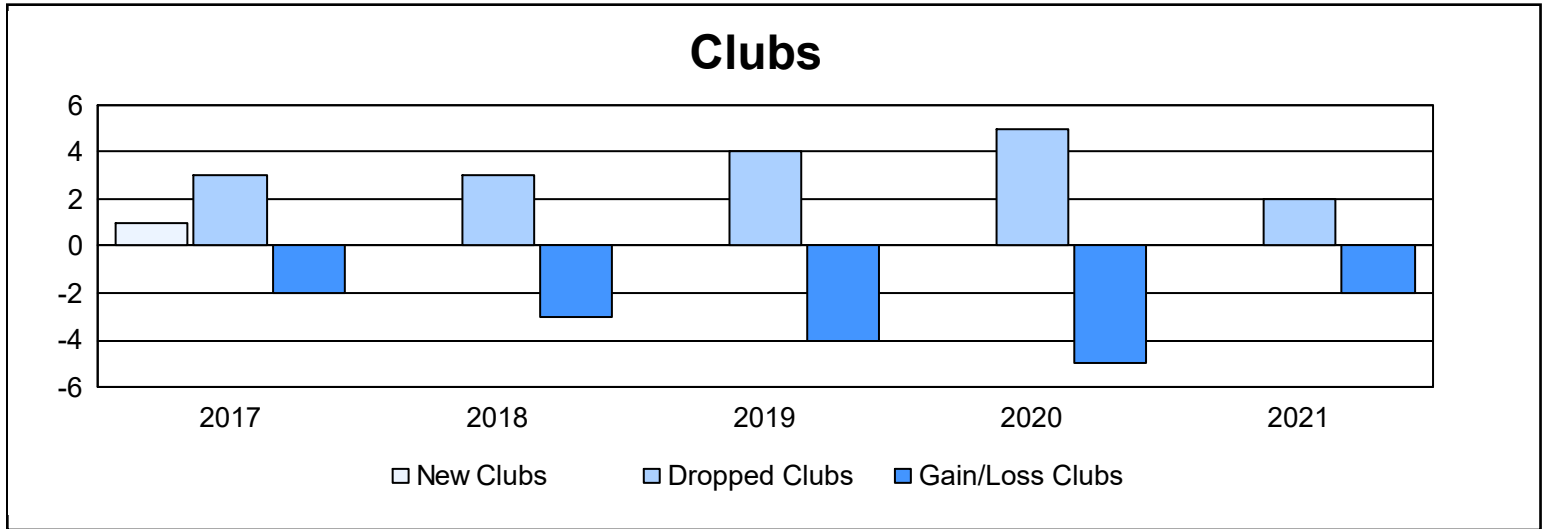

Year	New Clubs	Dropped Clubs	Gain/ Loss Clubs	New Members	Charter Members	Reinstate Members	Transfer Members	Total Member Added	Total Members Dropped	Gain/ Loss Members
2016-2017	1	3	-2	107	24	0	8	139	206	-67
2017-2018	0	3	-3	86	14	1	15	116	191	-75
2018-2019	0	4	-4	66	7	0	14	87	178	-91
2019-2020	0	5	-5	40	1	1	4	46	186	-140
2020-2021	0	2	-2	48	1	1	14	64	185	-121
<b>Average</b>	<b>0</b>	<b>3</b>	<b>-3</b>	<b>69</b>	<b>9</b>	<b>1</b>	<b>11</b>	<b>90</b>	<b>189</b>	<b>-99</b>

### Membership Composition June 2021 Cumulative