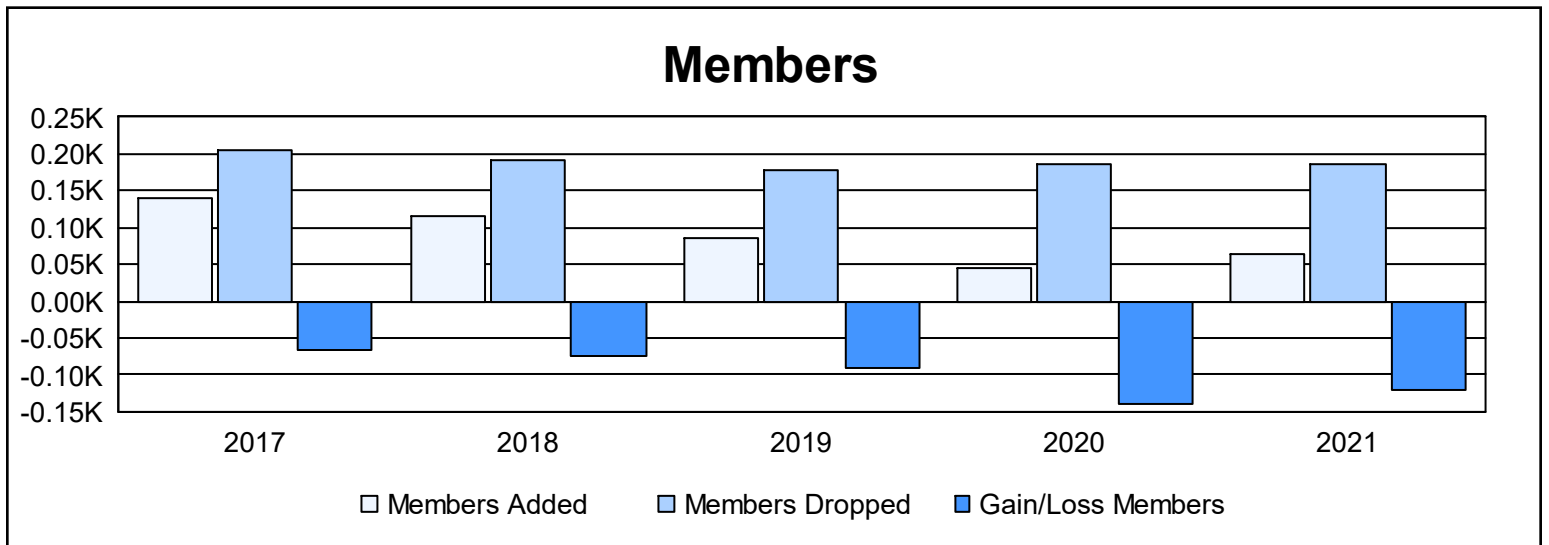

Year	New Clubs	Dropped Clubs	Gain/ Loss Clubs	New Members	Charter Members	Reinstate Members	Transfer Members	Total Member Added	Total Members Dropped	Gain/ Loss Members
2016-2017	1	3	-2	107	24	0	8	139	206	-67
2017-2018	0	3	-3	86	14	1	15	116	191	-75
2018-2019	0	4	-4	66	7	0	14	87	178	-91
2019-2020	0	5	-5	40	1	1	4	46	186	-140
2020-2021	0	2	-2	48	1	1	14	64	185	-121
<b>Average</b>	<b>0</b>	<b>3</b>	<b>-3</b>	<b>69</b>	<b>9</b>	<b>1</b>	<b>11</b>	<b>90</b>	<b>189</b>	<b>-99</b>

### Membership Composition June 2021 Cumulative