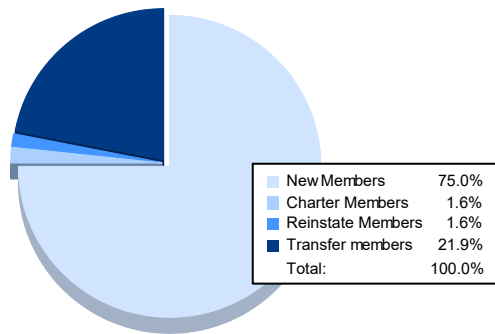

Year	New Clubs	Dropped Clubs	Gain/ Loss Clubs	New Members	Charter Members	Reinstate Members	Transfer Members	Total Member Added	Total Members Dropped	Gain/ Loss Members
2016-2017	1	3	-2	107	24	0	8	139	206	-67
2017-2018	0	3	-3	86	14	1	15	116	191	-75
2018-2019	0	4	-4	66	7	0	14	87	178	-91
2019-2020	0	5	-5	40	1	1	4	46	186	-140
2020-2021	0	2	-2	48	1	1	14	64	185	-121
<b>Average</b>	<b>0</b>	<b>3</b>	<b>-3</b>	<b>69</b>	<b>9</b>	<b>1</b>	<b>11</b>	<b>90</b>	<b>189</b>	<b>-99</b>

### Membership Composition June 2021 Cumulative